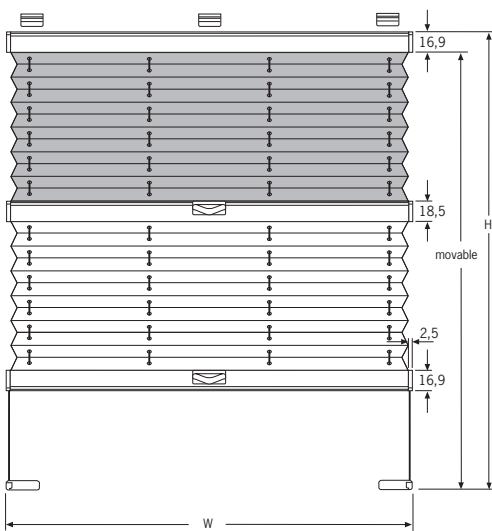

Type	Minimum dimensions		Maximum dimensions Option 1		Maximum dimensions Option 2	
	(W) MIN	(H) MIN	(W) MAX	(H) MAX	(W) MAX	(H) MAX
VS1	12	20	150	150	120	220
VS3	12	20	150	150	120	220
VS3-SD	12	20	100	220		

Available fabric types	Fitting
 	 vertical

i Price in the table includes blind type VS1 with profiles in white or silver.
The calculation of VS3 and VS3-SD is a sum of price from two tables depending on the choice of fabrics.

Handle

type A (standard)

Installation

type A - into the glass (standard)

type B - frontal

type C - non-drilling

VS1

VS3

VS3-SD

Blind height / Package height

VS1

	
50 cm	5 cm
100 cm	6 cm
150 cm	7 cm
200 cm	8 cm
220 cm	9 cm

VS3

	
50 cm	7 cm
100 cm	8 cm
150 cm	9 cm
200 cm	10 cm
220 cm	11 cm

VS3-SD

	
50 cm	9 cm
100 cm	10 cm
150 cm	11 cm
200 cm	12 cm
220 cm	13 cm