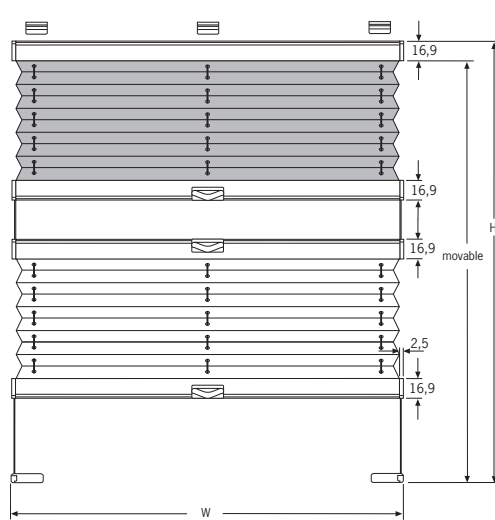

Type	Minimum dimensions		Maximum dimensions Option 1		Maximum dimensions Option 2	
	(W) MIN	(H) MIN	(W) MAX	(H) MAX	(W) MAX	(H) MAX
VS1	12	20	150	150	120	220
VS3	12	20	150	150	120	220
VS3-SD	12	20	100	220		

Available fabric types	Fitting
 	 vertical

i Price in the table includes blind type VS1 with profiles in white or silver.
The calculation of VS3 and VS3-SD is a sum of price from two tables depending on the choice of fabrics.

Handle

type A (standard)

Installation

type A - into the glass (standard)

type B - frontal

type C - non-drilling

VS1

VS3

VS3-SD

Blind height / Package height

VS1

	
50 cm	5 cm
100 cm	6 cm
150 cm	7 cm
200 cm	8 cm
220 cm	9 cm

VS3

	
50 cm	7 cm
100 cm	8 cm
150 cm	9 cm
200 cm	10 cm
220 cm	11 cm

VS3-SD

	
50 cm	9 cm
100 cm	10 cm
150 cm	11 cm
200 cm	12 cm
220 cm	13 cm