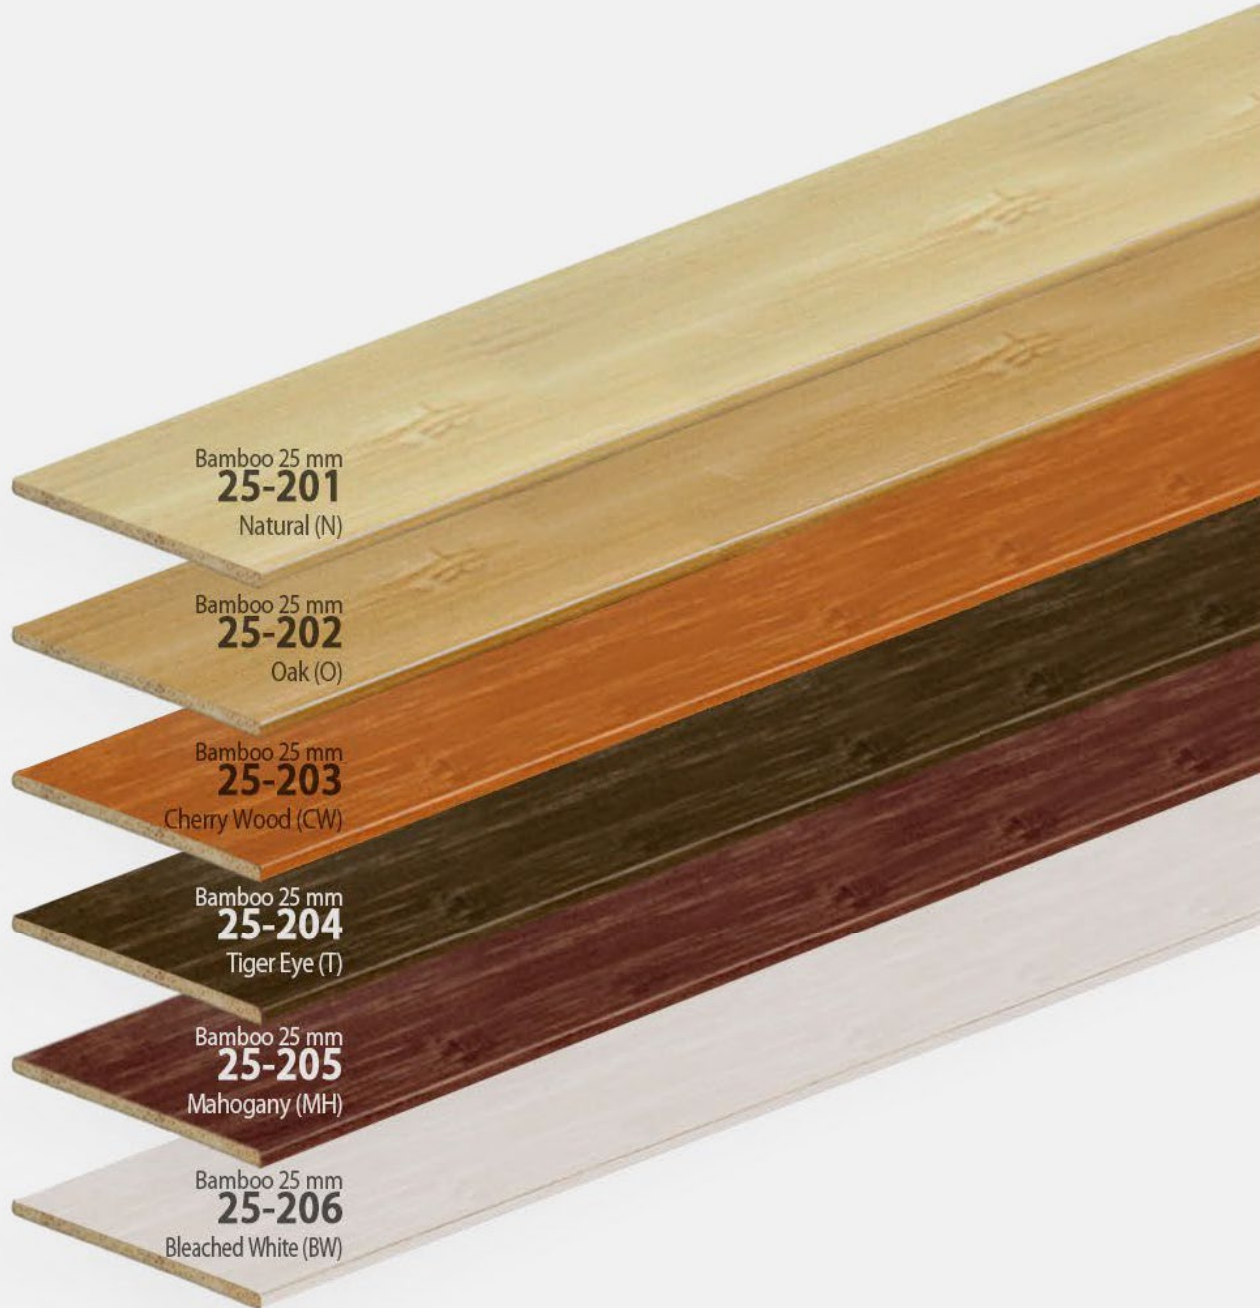

Wood/Bamboo 25mm

www.persiennbutiken.se

Wood/Bamboo 25mm

www.persiennbutiken.se

Basswood/Bamboo 25mm

www.persiennbutiken.se

Wood/Bamboo 25mm

www.persiennbutiken.se

Basswood Eko-Print 25mm

2533

Smoked Oak (EP-SO)

Basswood Eko-Print 25mm

2532

Olive (EP-OL)

Basswood Eko-Print 25mm

2530