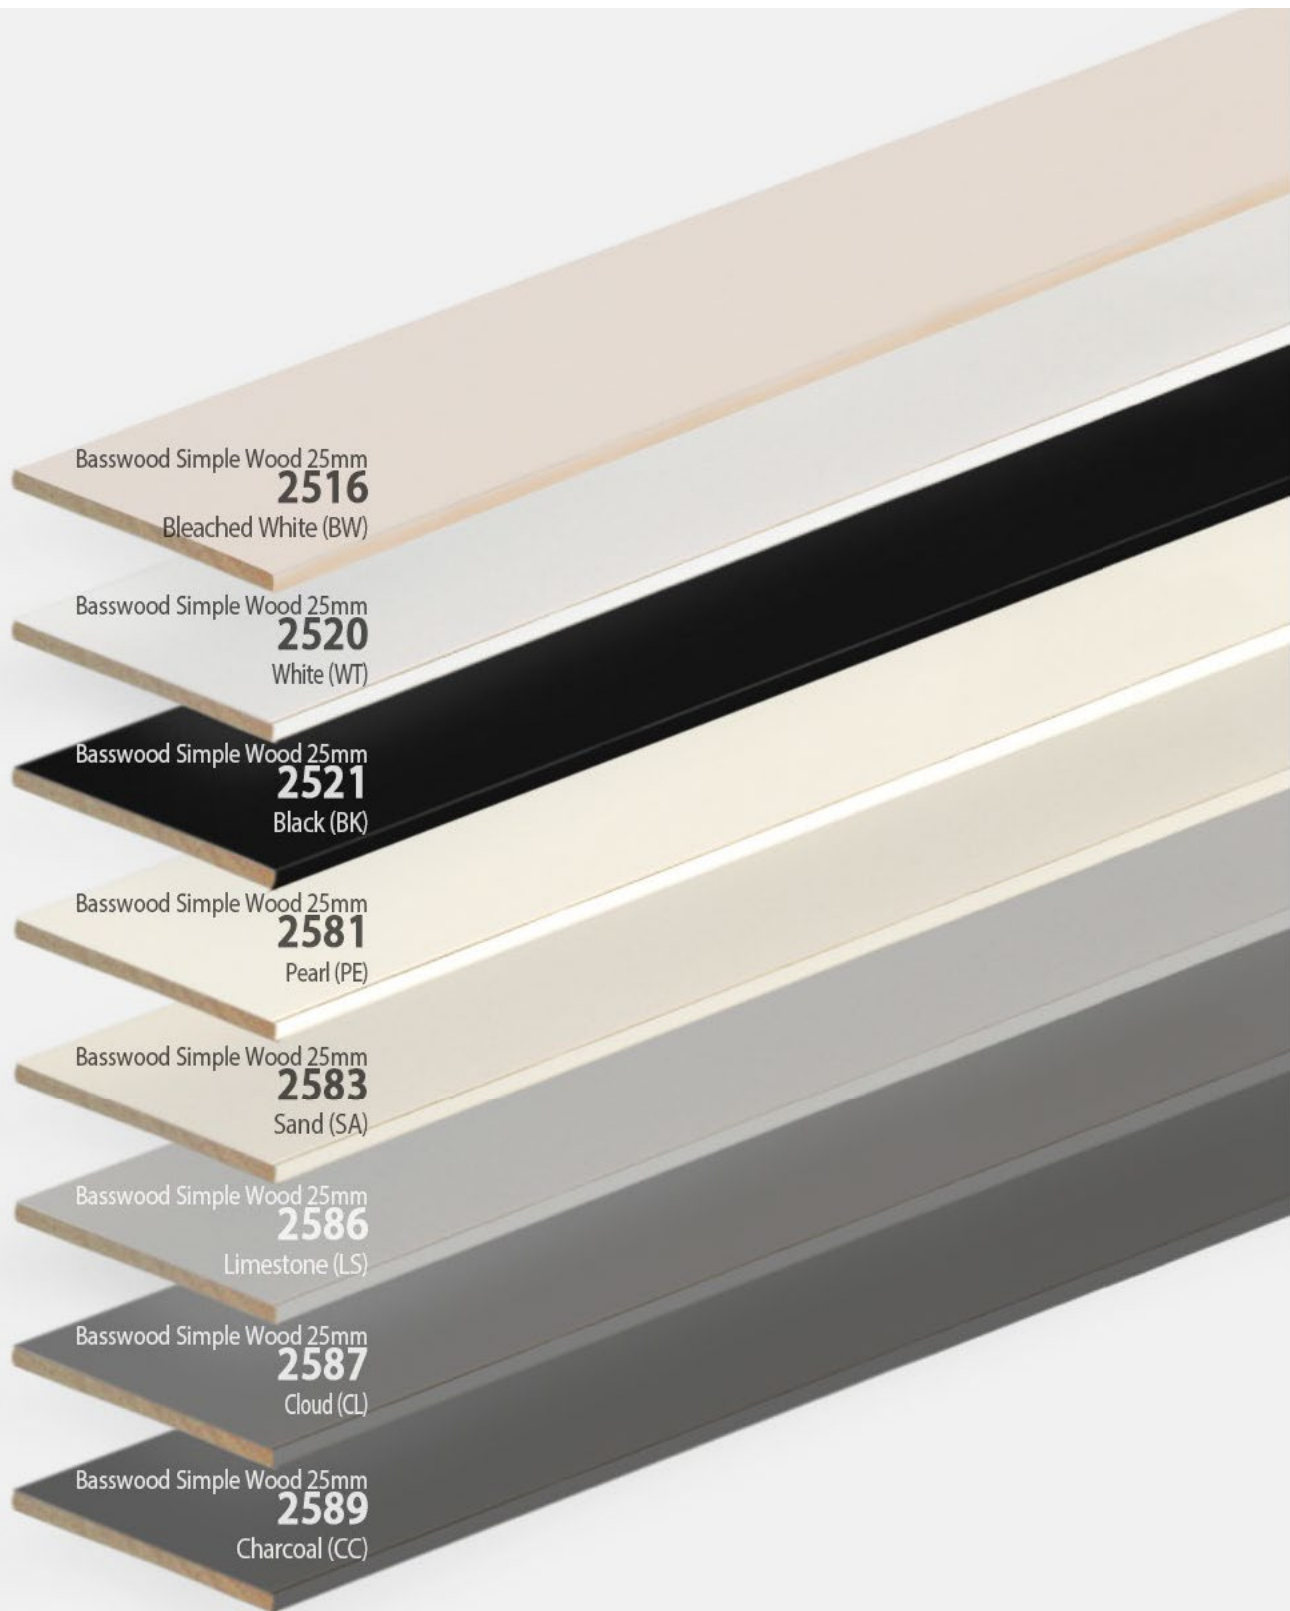

Wood/Bamboo 25mm

www.persiennbutiken.se

Wood/Bamboo 25mm

www.persiennbutiken.se

Basswood/Bamboo 25mm

www.persiennbutiken.se

Wood/Bamboo 25mm

www.persiennbutiken.se

Basswood Eko-Print 25mm

2533

Smoked Oak (EP-SO)

Basswood Eko-Print 25mm

2532

Olive (EP-OL)

Basswood Eko-Print 25mm

2530

Chestnut (EP-CN)